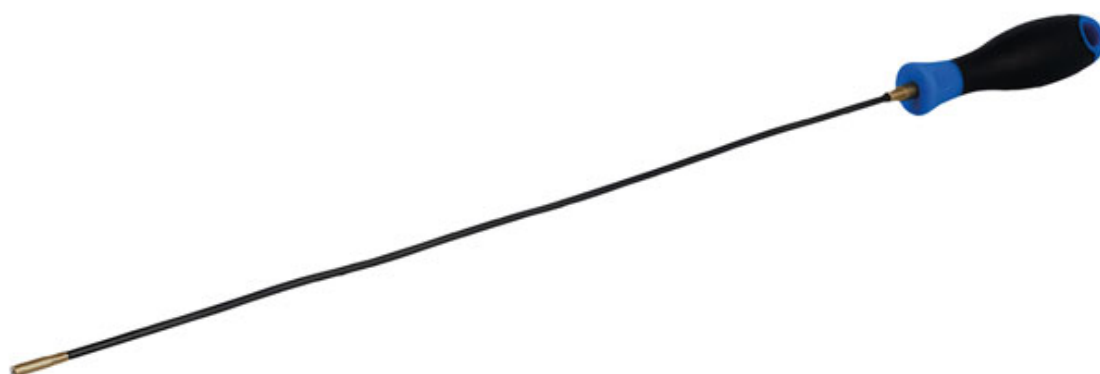

## Flexible Magnetic Pickup Tool

Super-flexible magnetic pick-up tool, narrow enough to use in glow plug apertures to retrieve metal swarf and debris and ideal for retrieving nuts, bolts, and screws from inaccessible areas. The super-slim shaft and head are just 4mm diameter and the magnet is housed in a brass sleeve so it does not stick to the sides when used in confined spaces.

### Additional Information

- Slim profile, ideal for removing broken debris from glow plug apertures and other restricted areas.
- Lifting capacity up to 100g.
- 4mm diameter magnetic head.
- Tool length: 300mm, flexible shaft holds its shape.
- Soft grip handle with hanging hole.